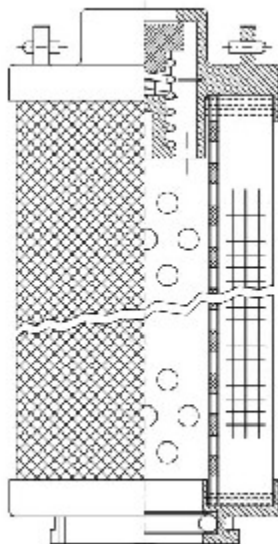

Buy Big, Save Big! - www.bigfilterstore.com - 866-673-0345

Technical Data for Big Filter #: BFS-271BA

[Click to view stock, pricing and volume discount information](#)

Filter Type Details

Part Type: Hydraulic
Filter Type: Return Line
Media: Glass
Seal Material: Viton
Fluid Type: HH / HL / HM / HV
Flow Direction: Outside-In

Dimensions (Inches)

Height: 24.65
O.D. Top: 3.72 **O.D. Bottom:** 3.72
I.D. Top: **I.D. Bottom:** 1.9
Weight (lbs): 4.359

Rating

Micron 1: 5 **Beta Ratio 1:** 200/5.4
Micron 2: **Beta Ratio 2:** 1000/7.7
Flow Rate (GPM): **Capacity (gr):**
Collapse Pressure (psi): 290 **Burst Pressure (psi)**
Filter area (sq in):

Misc. Information

Thread Type:
Thread Size (in):
By-pass: Yes
Handle: Yes
Wrap: Yes

Contact Information

Big Filter Inc.
 162 Kerr Dr.
 Sault Ste. Marie, ON
 P6A 5H9
 Canada

Big Filter Inc.
 605 Ridge St, #144
 Sault Ste. Marie, MI
 49783
 USA