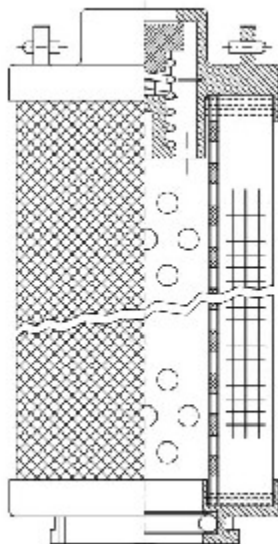

Contact Information

Big Filter Inc.
162 Kerr Dr.
Sault Ste. Marie, ON
P6A 5H9
Canada

Big Filter Inc.
605 Ridge St, #144
Sault Ste. Marie, MI
49783
USA

Toll Free: 866-673-0345
Direct: 705-255-2493

info@bigfilterstore.com
<https://www.bigfilterstore.com>