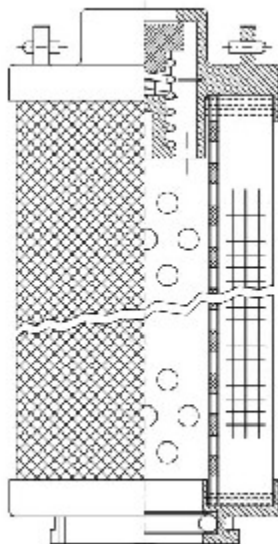

Buy Big, Save Big! - www.bigfilterstore.com - 866-673-0345

Technical Data for Big Filter #: BFS-271BC

[Click to view stock, pricing and volume discount information](#)

Filter Type Details

Part Type: Hydraulic
Filter Type: Return Line
Media: Glass
Seal Material: Viton
Fluid Type: HH / HL / HM / HV
Flow Direction: Outside-In

Dimensions (Inches)

Height: 24.65
O.D. Top: 3.72 **O.D. Bottom:** 3.72
I.D. Top: **I.D. Bottom:** 1.9
Weight (lbs): 4.359

Rating

Micron 1: 20
Micron 2:
Flow Rate (GPM):
Collapse Pressure (psi): 290
Filter area (sq in):

Beta Ratio 1: 200/20.7
Beta Ratio 2: 1000/26.6
Capacity (gr):
Burst Pressure (psi)

Misc. Information

Thread Type:
Thread Size (in):
By-pass: Yes
Handle: Yes
Wrap: Yes

Contact Information

Big Filter Inc.
162 Kerr Dr.
Sault Ste. Marie, ON
P6A 5H9
Canada