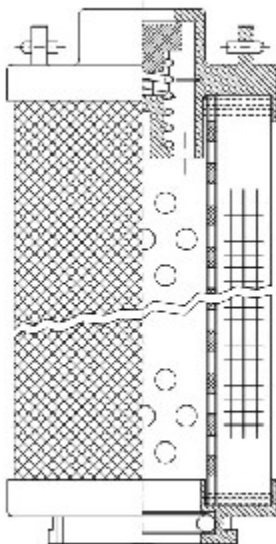

Buy Big, Save Big! - www.bigfilterstore.com - 866-673-0345

Technical Data for Big Filter #: BFS-271C0

[Click to view stock, pricing and volume discount information](#)

Filter Type Details

Part Type: Hydraulic
Filter Type: Return Line
Media: Glass/Water Removal
Seal Material: Viton
Fluid Type: HH / HL / HM / HV
Flow Direction: Outside-In

Dimensions (Inches)

Height: 24.65
O.D. Top: 3.72 **O.D. Bottom:** 3.72
I.D. Top: **I.D. Bottom:** 1.9
Weight (lbs): 4.359

Rating

Micron 1: 20
Micron 2:
Flow Rate (GPM):
Collapse Pressure (psi): 290
Filter area (sq in):

Beta Ratio 1: 200/20.7
Beta Ratio 2: 1000/26.6
Capacity (gr):
Burst Pressure (psi)

Misc. Information

Thread Type:
Thread Size (in):
By-pass: Yes
Handle: Yes
Wrap: Yes

Contact Information

Big Filter Inc.
162 Kerr Dr.
Sault Ste. Marie, ON
P6A 5H9
Canada