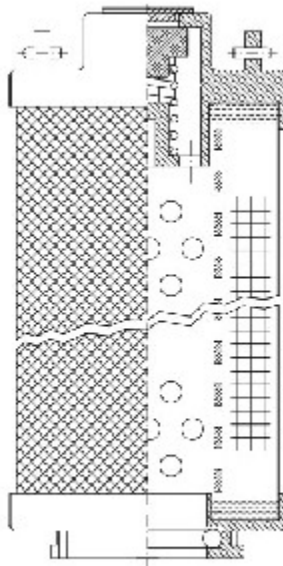

Buy Big, Save Big! - www.bigfilterstore.com - 866-673-0345

Technical Data for Big Filter #: BFS-271C1

[Click to view stock, pricing and volume discount information](#)

Filter Type Details

Part Type: Hydraulic
Filter Type: Return Line
Media: Glass
Seal Material: Viton
Fluid Type: HH / HL / HM / HV
Flow Direction: Outside-In

Dimensions (Inches)

Height: 24.65
O.D. Top: 3.72 **O.D. Bottom:** 3.72
I.D. Top: **I.D. Bottom:** 1.9
Weight (lbs): 4.359

Rating

Micron 1: 3 **Beta Ratio 1:** 200/3
Micron 2: **Beta Ratio 2:** 1000/4.5
Flow Rate (GPM): **Capacity (gr):**
Collapse Pressure (psi): 290 **Burst Pressure (psi)**
Filter area (sq in):

Misc. Information

Thread Type:
Thread Size (in):
By-pass: No
Handle: Yes
Wrap: Yes

Contact Information

Big Filter Inc.
 162 Kerr Dr.
 Sault Ste. Marie, ON
 P6A 5H9
 Canada

Big Filter Inc.
 605 Ridge St, #144
 Sault Ste. Marie, MI
 49783
 USA