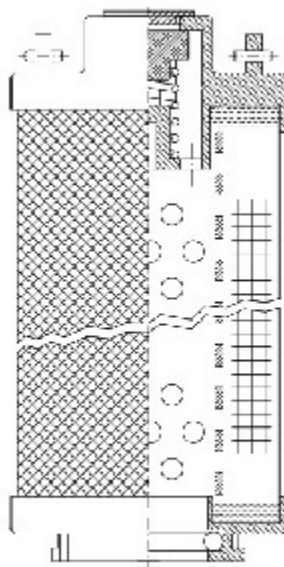

Buy Big, Save Big! - www.bigfilterstore.com - 866-673-0345

Technical Data for Big Filter #: BFS-271C2

[Click to view stock, pricing and volume discount information](#)

Filter Type Details

Part Type: Hydraulic
Filter Type: Return Line
Media: Glass
Seal Material: Viton
Fluid Type: HH / HL / HM / HV
Flow Direction: Outside-In

Dimensions (Inches)

Height: 24.65
O.D. Top: 3.72 **O.D. Bottom:** 3.72
I.D. Top: **I.D. Bottom:** 1.9
Weight (lbs): 4.359

Rating

Micron 1: 5 **Beta Ratio 1:** 200/5.4
Micron 2: **Beta Ratio 2:** 1000/7.7
Flow Rate (GPM):
Collapse Pressure (psi): 290
Filter area (sq in):
Capacity (gr):
Burst Pressure (psi)

Misc. Information

Thread Type:
Thread Size (in):
By-pass: No
Handle: Yes
Wrap: Yes

Contact Information

Big Filter Inc.
 162 Kerr Dr.
 Sault Ste. Marie, ON
 P6A 5H9
 Canada

Big Filter Inc.
 605 Ridge St, #144
 Sault Ste. Marie, MI
 49783
 USA