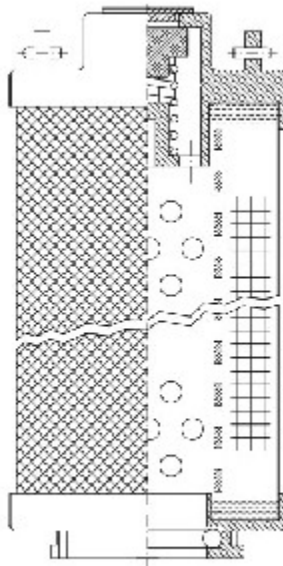

Buy Big, Save Big! - www.bigfilterstore.com - 866-673-0345

Technical Data for Big Filter #: BFS-271C4

[Click to view stock, pricing and volume discount information](#)

Filter Type Details

Part Type: Hydraulic
Filter Type: Return Line
Media: Glass
Seal Material: Viton
Fluid Type: HH / HL / HM / HV
Flow Direction: Outside-In

Dimensions (Inches)

Height: 24.76
O.D. Top: 3.72 **O.D. Bottom:** 3.72
I.D. Top: **I.D. Bottom:** 1.9
Weight (lbs): 4.359

Rating

Micron 1: 20
Micron 2:
Flow Rate (GPM):
Collapse Pressure (psi): 290
Filter area (sq in):

Beta Ratio 1: 200/20.7
Beta Ratio 2: 1000/26.6
Capacity (gr):
Burst Pressure (psi)

Misc. Information

Thread Type:
Thread Size (in):
By-pass: No
Handle: Yes
Wrap: Yes

Contact Information

Big Filter Inc.
 162 Kerr Dr.
 Sault Ste. Marie, ON
 P6A 5H9
 Canada