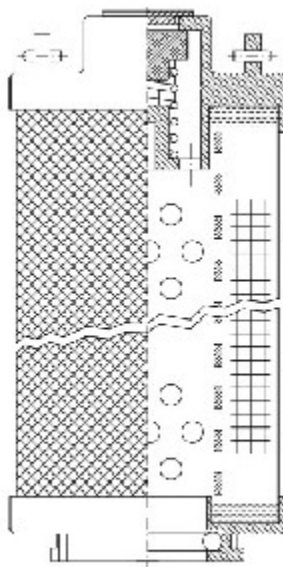

Contact Information

Big Filter Inc.
162 Kerr Dr.
Sault Ste. Marie, ON
P6A 5H9
Canada

Big Filter Inc.
605 Ridge St, #144
Sault Ste. Marie, MI
49783
USA

Toll Free: 866-673-0345
Direct: 705-255-2493

info@bigfilterstore.com
<https://www.bigfilterstore.com>