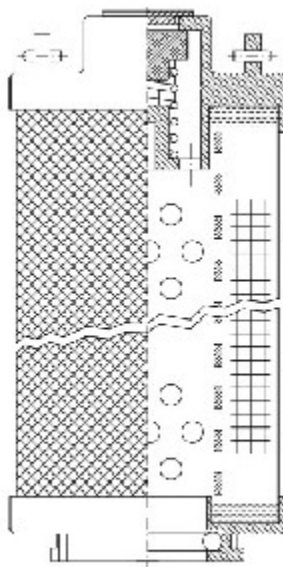

Buy Big, Save Big! - www.bigfilterstore.com - 866-673-0345

Technical Data for Big Filter #: BFS-271C8

[Click to view stock, pricing and volume discount information](#)

Filter Type Details

Part Type: Hydraulic
Filter Type: Return Line
Media: Glass/Water Removal
Seal Material: Viton
Fluid Type: HH / HL / HM / HV
Flow Direction: Outside-In

Dimensions (Inches)

Height: 24.76
O.D. Top: 3.72 **O.D. Bottom:** 3.72
I.D. Top: **I.D. Bottom:** 1.9
Weight (lbs): 4.359

Rating

Micron 1: 20 **Beta Ratio 1:** 200/20.7
Micron 2: **Beta Ratio 2:** 1000/26.6
Flow Rate (GPM): **Capacity (gr):**
Collapse Pressure (psi): 290 **Burst Pressure (psi)**
Filter area (sq in):

Misc. Information

Thread Type:
Thread Size (in):
By-pass: No
Handle: Yes
Wrap: Yes

Contact Information

Big Filter Inc.
 162 Kerr Dr.
 Sault Ste. Marie, ON
 P6A 5H9
 Canada

Big Filter Inc.
 605 Ridge St, #144
 Sault Ste. Marie, MI
 49783
 USA