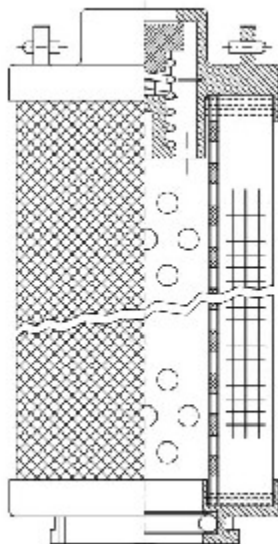

Buy Big, Save Big! - www.bigfilterstore.com - 866-673-0345

Technical Data for Big Filter #: BFS-271C9

[Click to view stock, pricing and volume discount information](#)

Filter Type Details

Part Type: Hydraulic
Filter Type: Return Line
Media: Glass
Seal Material: Viton
Fluid Type: HH / HL / HM / HV
Flow Direction: Outside-In

Dimensions (Inches)

Height: 24.65
O.D. Top: 3.72 **O.D. Bottom:** 3.72
I.D. Top: **I.D. Bottom:** 1.9
Weight (lbs): 4.359

Rating

Micron 1: 3
Micron 2:
Flow Rate (GPM):
Collapse Pressure (psi):290
Filter area (sq in):

Beta Ratio 1: 200/3
Beta Ratio 2: 1000/4.5
Capacity (gr):
Burst Pressure (psi)

Misc. Information

Thread Type:
Thread Size (in):
By-pass: Yes
Handle: Yes
Wrap: Yes

Contact Information

Big Filter Inc.
162 Kerr Dr.
Sault Ste. Marie, ON
P6A 5H9
Canada