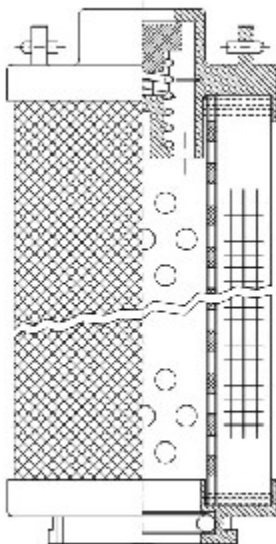

Contact Information

Big Filter Inc.
162 Kerr Dr.
Sault Ste. Marie, ON
P6A 5H9
Canada

Big Filter Inc.
605 Ridge St, #144
Sault Ste. Marie, MI
49783
USA

Toll Free: 866-673-0345
Direct: 705-255-2493

info@bigfilterstore.com
<https://www.bigfilterstore.com>