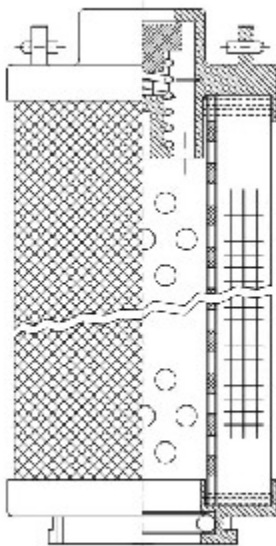

Buy Big, Save Big! - www.bigfilterstore.com - 866-673-0345

Technical Data for Big Filter #: BFS-271CC

[Click to view stock, pricing and volume discount information](#)

Filter Type Details

Part Type: Hydraulic
Filter Type: Return Line
Media: Glass
Seal Material: Viton
Fluid Type: HH / HL / HM / HV
Flow Direction: Outside-In

Dimensions (Inches)

Height: 24.65
O.D. Top: 3.72 **O.D. Bottom:** 3.72
I.D. Top: **I.D. Bottom:** 1.9
Weight (lbs): 4.359

Rating

Micron 1: 20
Micron 2:
Flow Rate (GPM):
Collapse Pressure (psi): 290
Filter area (sq in):

Beta Ratio 1: 200/20.7
Beta Ratio 2: 1000/26.6
Capacity (gr):
Burst Pressure (psi)

Misc. Information

Thread Type:
Thread Size (in):
By-pass: Yes
Handle: Yes
Wrap: Yes

Contact Information

Big Filter Inc.
 162 Kerr Dr.
 Sault Ste. Marie, ON
 P6A 5H9
 Canada