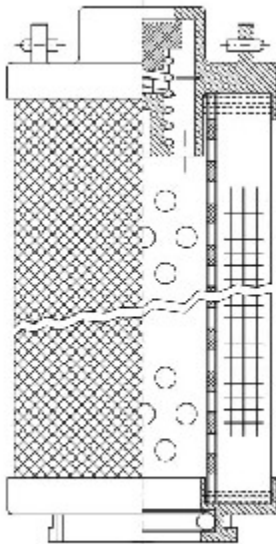

Buy Big, Save Big! - www.bigfilterstore.com - 866-673-0345

Technical Data for Big Filter #: BFS-271D0

[Click to view stock, pricing and volume discount information](#)

Filter Type Details

Part Type: Hydraulic
Filter Type: Return Line
Media: Glass/Water Removal
Seal Material: Viton
Fluid Type: HH / HL / HM / HV
Flow Direction: Outside-In

Dimensions (Inches)

Height: 24.65
O.D. Top: 3.72 **O.D. Bottom:** 3.72
I.D. Top: **I.D. Bottom:** 1.9
Weight (lbs): 4.359

Rating

Micron 1: 20
Micron 2:
Flow Rate (GPM):
Collapse Pressure (psi): 290
Filter area (sq in):

Beta Ratio 1: 200/20.7
Beta Ratio 2: 1000/26.6
Capacity (gr):
Burst Pressure (psi)

Misc. Information

Thread Type:
Thread Size (in):
By-pass: Yes
Handle: Yes
Wrap: Yes

Contact Information

Big Filter Inc.
162 Kerr Dr.
Sault Ste. Marie, ON
P6A 5H9
Canada