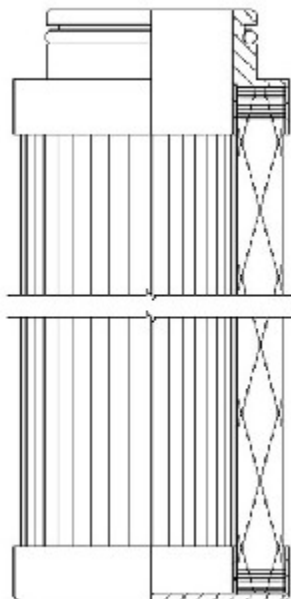

Buy Big, Save Big! - www.bigfilterstore.com - 866-673-0345

Technical Data for Big Filter #: BFS-271D5

[Click to view stock, pricing and volume discount information](#)

Filter Type Details

Part Type: Hydraulic
Filter Type: Coreless
Media: Glass
Seal Material: Viton
Fluid Type: HH / HL / HM / HV
Flow Direction: Outside-In

Dimensions (Inches)

Height: 4.88
O.D. Top: 1.97 **O.D. Bottom:** 1.97
I.D. Top: 1.16 **I.D. Bottom:**
Weight (lbs): 0.169

Rating

Micron 1: 3 **Beta Ratio 1:** 200/3
Micron 2: **Beta Ratio 2:** 1000/4.5
Flow Rate (GPM): **Capacity (gr):**
Collapse Pressure (psi): 145 **Burst Pressure (psi)**
Filter area (sq in):

Misc. Information

Thread Type:
Thread Size (in):
By-pass: No
Handle: No
Wrap: No

Contact Information

Big Filter Inc.
162 Kerr Dr.
Sault Ste. Marie, ON
P6A 5H9
Canada

Big Filter Inc.
605 Ridge St, #144
Sault Ste. Marie, MI
49783
USA