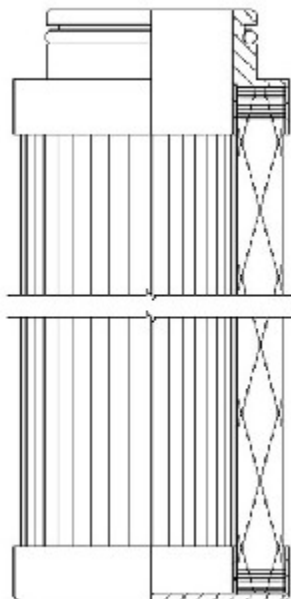

Buy Big, Save Big! - www.bigfilterstore.com - 866-673-0345

Technical Data for Big Filter #: BFS-271D6

[Click to view stock, pricing and volume discount information](#)

Filter Type Details

Part Type: Hydraulic
Filter Type: Coreless
Media: Glass
Seal Material: Viton
Fluid Type: HH / HL / HM / HV
Flow Direction: Outside-In

Dimensions (Inches)

Height: 4.88
O.D. Top: 1.97 **O.D. Bottom:** 1.97
I.D. Top: 1.16 **I.D. Bottom:**
Weight (lbs): 0.169

Rating

Micron 1: 5 **Beta Ratio 1:** 200/5.4
Micron 2: **Beta Ratio 2:** 1000/7.7
Flow Rate (GPM): **Capacity (gr):**
Collapse Pressure (psi): 145 **Burst Pressure (psi)**
Filter area (sq in):

Misc. Information

Thread Type:
Thread Size (in):
By-pass: No
Handle: No
Wrap: No

Contact Information

Big Filter Inc.
162 Kerr Dr.
Sault Ste. Marie, ON
P6A 5H9
Canada

Big Filter Inc.
605 Ridge St, #144
Sault Ste. Marie, MI
49783
USA