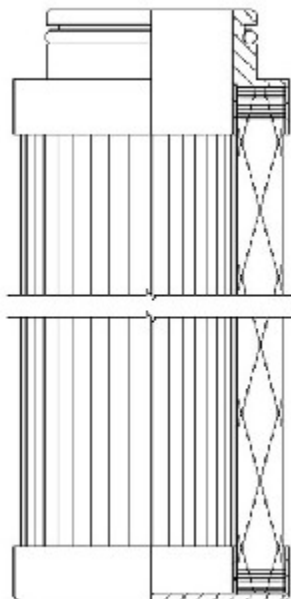

Buy Big, Save Big! - www.bigfilterstore.com - 866-673-0345

Technical Data for Big Filter #: BFS-271D7

[Click to view stock, pricing and volume discount information](#)

Filter Type Details

Part Type: Hydraulic
Filter Type: Coreless
Media: Glass
Seal Material: Viton
Fluid Type: HH / HL / HM / HV
Flow Direction: Outside-In

Dimensions (Inches)

Height: 4.88
O.D. Top: 1.97 **O.D. Bottom:** 1.97
I.D. Top: 1.16 **I.D. Bottom:**
Weight (lbs): 0.169

Rating

Micron 1: 10
Micron 2:
Flow Rate (GPM):
Collapse Pressure (psi): 145
Filter area (sq in):

Beta Ratio 1: 200/9.9
Beta Ratio 2: 1000/12.4
Capacity (gr):
Burst Pressure (psi)

Misc. Information

Thread Type:
Thread Size (in):
By-pass: No
Handle: No
Wrap: No

Contact Information

Big Filter Inc.
162 Kerr Dr.
Sault Ste. Marie, ON
P6A 5H9
Canada