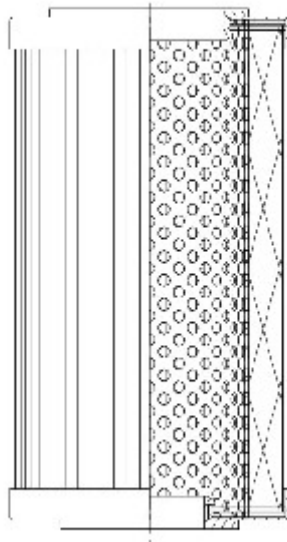

Buy Big, Save Big! - www.bigfilterstore.com - 866-673-0345

Technical Data for Big Filter #: BFS-271E9

[Click to view stock, pricing and volume discount information](#)

Filter Type Details

Part Type: Hydraulic
Filter Type: Return Line
Media: Cellulose
Seal Material: Buna
Fluid Type: HH / HL / HM / HV
Flow Direction: Outside-In

Dimensions (Inches)

Height: 5.18
O.D. Top: 2.75 **O.D. Bottom:** 2.75
I.D. Top: 1.5 **I.D. Bottom:** 1.125
Weight (lbs): 3.32

Rating

Micron 1: 10 **Beta Ratio 1:** 2/10
Micron 2: **Beta Ratio 2:**
Flow Rate (GPM): **Capacity (gr):**
Collapse Pressure (psi):74 **Burst Pressure (psi)**
Filter area (sq in):

Misc. Information

Thread Type:
Thread Size (in):
By-pass: No
Handle: No
Wrap: No

Contact Information

Big Filter Inc.
162 Kerr Dr.
Sault Ste. Marie, ON
P6A 5H9
Canada

Big Filter Inc.
605 Ridge St, #144
Sault Ste. Marie, MI
49783
USA