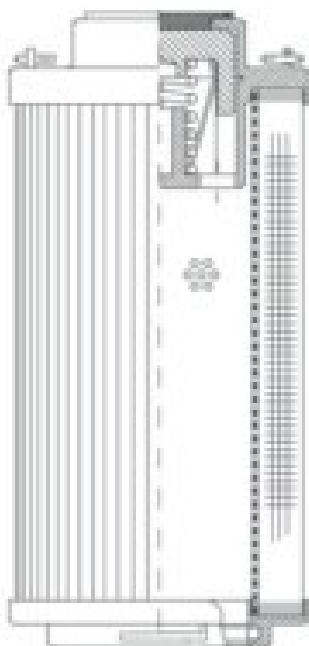

Buy Big, Save Big! - www.bigfilterstore.com - 866-673-0345

Technical Data for Big Filter #: BFS-2BF4F

[Click to view stock, pricing and volume discount information](#)

Filter Type Details

Part Type: Hydraulic
Filter Type: Return Line
Media: Wire Mesh
Seal Material: Viton
Fluid Type: HH / HL / HM / HV
Flow Direction: Outside-In

Dimensions (Inches)

Height: 19.02
O.D. Top: 5.65 **O.D. Bottom:** 5.65
I.D. Top: **I.D. Bottom:** 3.8
Weight (lbs): 7.3

Rating

Micron 1: 100
Micron 2:
Flow Rate (GPM):
Collapse Pressure (psi): 435
Filter area (sq in): 2533

Beta Ratio 1:
Beta Ratio 2:
Capacity (gr):
Burst Pressure (psi)

Misc. Information

Thread Type:
Thread Size (in):
By-pass: No
Handle: Yes
Wrap: No

Contact Information

Big Filter Inc.
162 Kerr Dr.
Sault Ste. Marie, ON
P6A 5H9
Canada