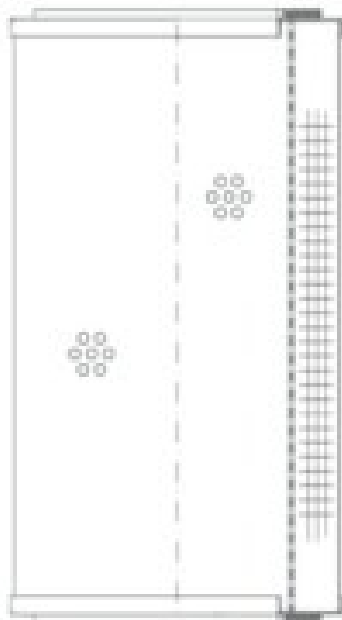

Contact Information

Big Filter Inc.
162 Kerr Dr.
Sault Ste. Marie, ON
P6A 5H9
Canada

Big Filter Inc.
605 Ridge St, #144
Sault Ste. Marie, MI
49783
USA

Toll Free: 866-673-0345
Direct: 705-255-2493

info@bigfilterstore.com
<https://www.bigfilterstore.com>