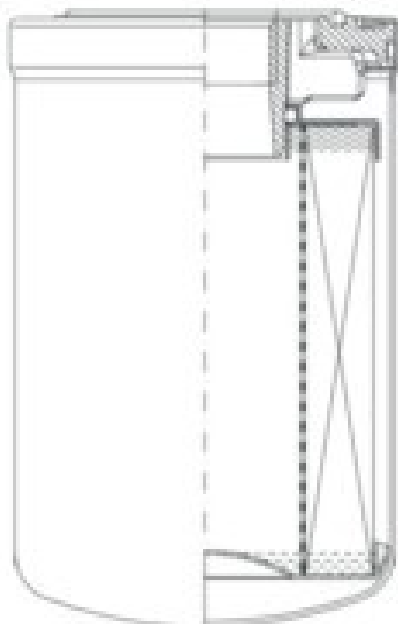

Buy Big, Save Big! - www.bigfilterstore.com - 866-673-0345

Technical Data for Big Filter #: BFS-394E4

[Click to view stock, pricing and volume discount information](#)

Filter Type Details

Part Type: Hydraulic
Filter Type: Spin-On
Media: Glass
Seal Material: Viton
Fluid Type: HH / HL / HM / HV
Flow Direction: Outside-In

Dimensions (Inches)

Height: 8.95
O.D. Top: 3.82 **O.D. Bottom:** 3.73
I.D. Top: **I.D. Bottom:**
Weight (lbs): 3.2395

Rating

Micron 1: 40
Micron 2:
Flow Rate (GPM): 79 GPM
Collapse Pressure (psi): 290
Filter area (sq in): 543

Beta Ratio 1: 200/38.2
Beta Ratio 2: 1000/42.4
Capacity (gr): 40.182
Burst Pressure (psi): 1015

Misc. Information

Thread Type: UN2B
Thread Size (in): 1 3/8
By-pass: No
Handle: No
Wrap: No

Contact Information