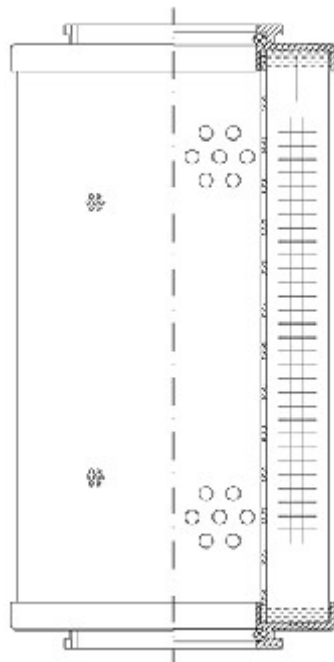

Buy Big, Save Big! - www.bigfilterstore.com - 866-673-0345

Technical Data for Big Filter #: BFS-3A76D

[Click to view stock, pricing and volume discount information](#)

Filter Type Details

Part Type: Hydraulic
Filter Type: Return Line
Media: Glass
Seal Material: Viton
Fluid Type: HH / HL / HM / HV
Flow Direction: Outside-In

Dimensions (Inches)

Height: 7.17
O.D. Top: 3.72 **O.D. Bottom:** 3.72
I.D. Top: 1.89 **I.D. Bottom:** 1.89
Weight (lbs): 2.5

Rating

Micron 1: 15 **Beta Ratio 1:** 200/15
Micron 2: **Beta Ratio 2:** 1000/18
Flow Rate (GPM): **Capacity (gr):**
Collapse Pressure (psi): 438 **Burst Pressure (psi)**
Filter area (sq in):

Misc. Information

Thread Type:
Thread Size (in):
By-pass: No
Handle: No
Wrap: Yes

Contact Information

Big Filter Inc.
 162 Kerr Dr.
 Sault Ste. Marie, ON
 P6A 5H9
 Canada

Big Filter Inc.
 605 Ridge St, #144
 Sault Ste. Marie, MI
 49783
 USA