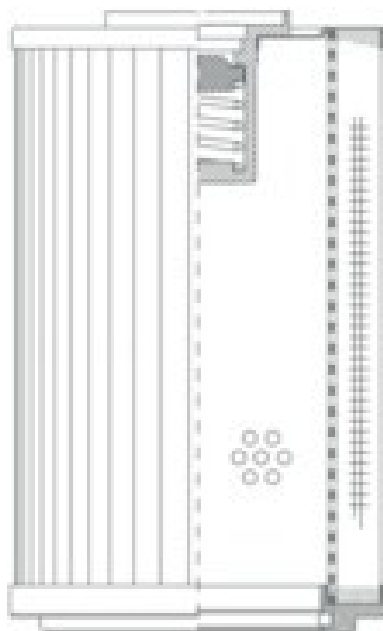

Buy Big, Save Big! - www.bigfilterstore.com - 866-673-0345

Technical Data for Big Filter #: BFS-3A8D9

[Click to view stock, pricing and volume discount information](#)

Filter Type Details

Part Type: Hydraulic
Filter Type: Return Line
Media: Glass
Seal Material: Viton
Fluid Type: HH / HL / HM / HV
Flow Direction: Outside-In

Dimensions (Inches)

Height: 6.69
O.D. Top: 1.65 **O.D. Bottom:** 1.65
I.D. Top: **I.D. Bottom:** 0.9
Weight (lbs): 0.368

Rating

Micron 1: 20 **Beta Ratio 1:** 200/20.7
Micron 2: **Beta Ratio 2:** 1000/26.6
Flow Rate (GPM): **Capacity (gr):**
Collapse Pressure (psi): 145 **Burst Pressure (psi)**
Filter area (sq in):

Misc. Information

Thread Type:
Thread Size (in):
By-pass: Yes
Handle: No
Wrap: Yes

Contact Information

Big Filter Inc.
162 Kerr Dr.
Sault Ste. Marie, ON
P6A 5H9
Canada

Big Filter Inc.
605 Ridge St, #144
Sault Ste. Marie, MI
49783
USA