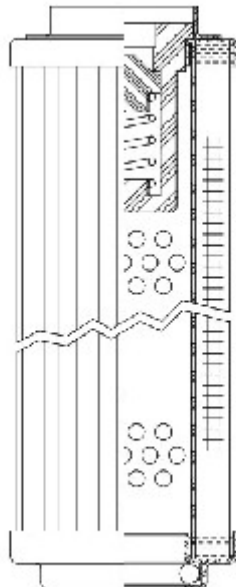

Buy Big, Save Big! - www.bigfilterstore.com - 866-673-0345

Technical Data for Big Filter #: BFS-3A8DB

[Click to view stock, pricing and volume discount information](#)

Filter Type Details

Part Type: Hydraulic
Filter Type: Return Line
Media: Glass
Seal Material: Viton
Fluid Type: HH / HL / HM / HV
Flow Direction: Outside-In

Dimensions (Inches)

Height: 7.99
O.D. Top: 1.65 **O.D. Bottom:** 1.65
I.D. Top: **I.D. Bottom:** 0.9
Weight (lbs): N/A

Rating

Micron 1: 20
Micron 2:
Flow Rate (GPM):
Collapse Pressure (psi): 145
Filter area (sq in):

Beta Ratio 1: 200/20.7
Beta Ratio 2: 1000/26.6
Capacity (gr):
Burst Pressure (psi)

Misc. Information

Thread Type:
Thread Size (in):
By-pass: Yes
Handle: No
Wrap: No

Contact Information

Big Filter Inc.
162 Kerr Dr.
Sault Ste. Marie, ON
P6A 5H9
Canada