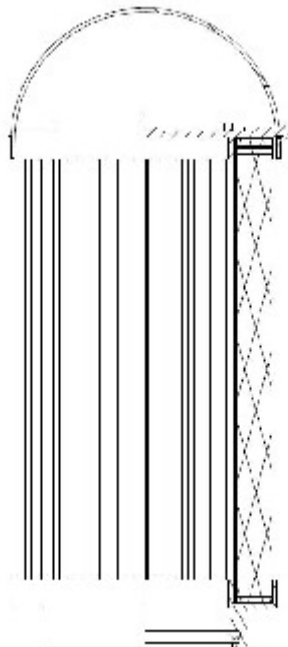

Buy Big, Save Big! - www.bigfilterstore.com - 866-673-0345

Technical Data for Big Filter #: BFS-4B085

[Click to view stock, pricing and volume discount information](#)

Filter Type Details

Part Type: Hydraulic
Filter Type: Coreless
Media: Glass
Seal Material: Viton
Fluid Type: HH / HL / HM / HV
Flow Direction: Outside-In

Dimensions (Inches)

Height: 7.72
O.D. Top: 3.84 **O.D. Bottom:** 3.84
I.D. Top: **I.D. Bottom:** 2.54
Weight (lbs): 0.648

Rating

Micron 1: 3
Micron 2:
Flow Rate (GPM):
Collapse Pressure (psi): 145
Filter area (sq in):

Beta Ratio 1: 200/3
Beta Ratio 2: 1000/4.5
Capacity (gr):
Burst Pressure (psi)

Misc. Information

Thread Type:
Thread Size (in):
By-pass: No
Handle: Yes
Wrap: No

Contact Information

Big Filter Inc.
162 Kerr Dr.
Sault Ste. Marie, ON
P6A 5H9
Canada