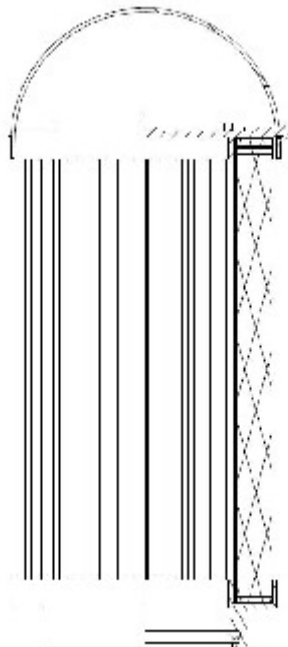

Buy Big, Save Big! - www.bigfilterstore.com - 866-673-0345

Technical Data for Big Filter #: BFS-4B089

[Click to view stock, pricing and volume discount information](#)

Filter Type Details

Part Type: Hydraulic
Filter Type: Coreless
Media: Glass
Seal Material: Viton
Fluid Type: HH / HL / HM / HV
Flow Direction: Outside-In

Dimensions (Inches)

Height: 7.72
O.D. Top: 3.84 **O.D. Bottom:** 3.84
I.D. Top: **I.D. Bottom:** 2.54
Weight (lbs): 0.648

Rating

Micron 1: 5
Micron 2:
Flow Rate (GPM):
Collapse Pressure (psi):145
Filter area (sq in):

Beta Ratio 1: 200/5.4
Beta Ratio 2: 1000/7.7
Capacity (gr):
Burst Pressure (psi)

Misc. Information

Thread Type:
Thread Size (in):
By-pass: No
Handle: Yes
Wrap: No

Contact Information

Big Filter Inc.
162 Kerr Dr.
Sault Ste. Marie, ON
P6A 5H9
Canada