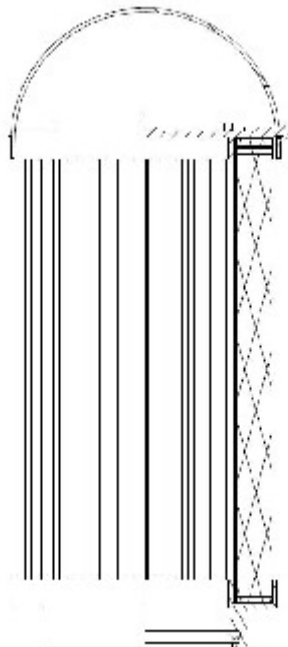

Buy Big, Save Big! - www.bigfilterstore.com - 866-673-0345

Technical Data for Big Filter #: BFS-4B08D

[Click to view stock, pricing and volume discount information](#)

Filter Type Details

Part Type: Hydraulic
Filter Type: Coreless
Media: Glass
Seal Material: Viton
Fluid Type: HH / HL / HM / HV
Flow Direction: Outside-In

Dimensions (Inches)

Height: 7.72
O.D. Top: 3.84 **O.D. Bottom:** 3.84
I.D. Top: **I.D. Bottom:** 2.54
Weight (lbs): 0.648

Rating

Micron 1: 10
Micron 2:
Flow Rate (GPM):
Collapse Pressure (psi): 145
Filter area (sq in):

Beta Ratio 1: 200/9.9
Beta Ratio 2: 1000/12.4
Capacity (gr):
Burst Pressure (psi)

Misc. Information

Thread Type:
Thread Size (in):
By-pass: No
Handle: Yes
Wrap: No

Contact Information

Big Filter Inc.
162 Kerr Dr.
Sault Ste. Marie, ON
P6A 5H9
Canada