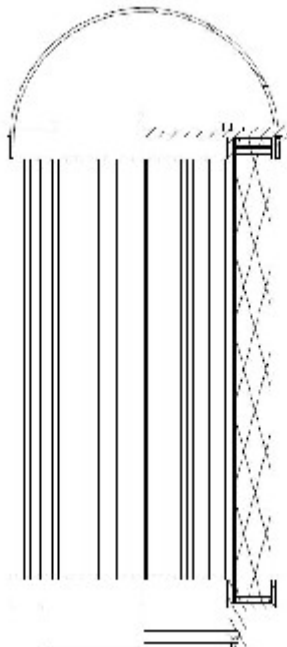

Buy Big, Save Big! - www.bigfilterstore.com - 866-673-0345

Technical Data for Big Filter #: BFS-4B091

[Click to view stock, pricing and volume discount information](#)

Filter Type Details

Part Type: Hydraulic
Filter Type: Coreless
Media: Glass
Seal Material: Viton
Fluid Type: HH / HL / HM / HV
Flow Direction: Outside-In

Dimensions (Inches)

Height: 7.72
O.D. Top: 3.84 **O.D. Bottom:** 3.84
I.D. Top: **I.D. Bottom:** 2.54
Weight (lbs): 0.648

Rating

Micron 1: 20
Micron 2:
Flow Rate (GPM):
Collapse Pressure (psi): 145
Filter area (sq in):

Beta Ratio 1: 200/20.7
Beta Ratio 2: 1000/26.6
Capacity (gr):
Burst Pressure (psi)

Misc. Information

Thread Type:
Thread Size (in):
By-pass: No
Handle: Yes
Wrap: No

Contact Information

Big Filter Inc.
162 Kerr Dr.
Sault Ste. Marie, ON
P6A 5H9
Canada