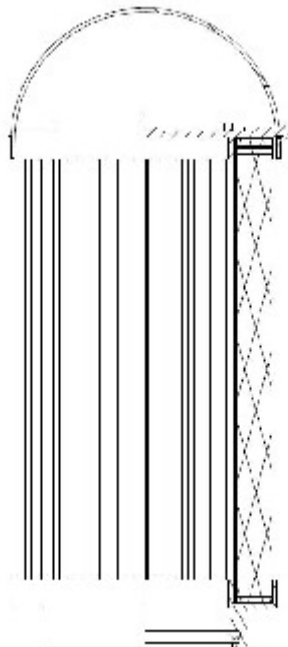

Buy Big, Save Big! - www.bigfilterstore.com - 866-673-0345

Technical Data for Big Filter #: BFS-4B0B1

[Click to view stock, pricing and volume discount information](#)

Filter Type Details

Part Type: Hydraulic
Filter Type: Coreless
Media: Glass
Seal Material: Viton
Fluid Type: HH / HL / HM / HV
Flow Direction: Outside-In

Dimensions (Inches)

Height: 16.34
O.D. Top: 3.84 **O.D. Bottom:** 3.84
I.D. Top: **I.D. Bottom:** 2.54
Weight (lbs): 1.279

Rating

Micron 1: 20
Micron 2:
Flow Rate (GPM):
Collapse Pressure (psi): 145
Filter area (sq in):

Beta Ratio 1: 200/20.7
Beta Ratio 2: 1000/26.6
Capacity (gr):
Burst Pressure (psi)

Misc. Information

Thread Type:
Thread Size (in):
By-pass: No
Handle: Yes
Wrap: No

Contact Information

Big Filter Inc.
162 Kerr Dr.
Sault Ste. Marie, ON
P6A 5H9
Canada