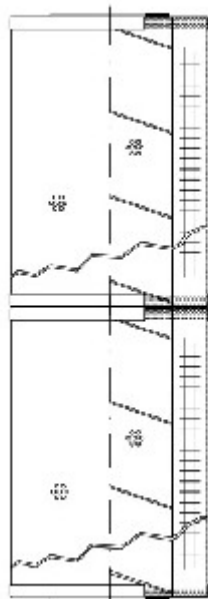

Buy Big, Save Big! - www.bigfilterstore.com - 866-673-0345

Technical Data for Big Filter #: BFS-579F0

[Click to view stock, pricing and volume discount information](#)

Filter Type Details

Part Type: Hydraulic
Filter Type: Return Line
Media: Cellulose
Seal Material: Buna
Fluid Type: HH / HL / HM / HV
Flow Direction: Outside-In

Dimensions (Inches)

Height: 35.79
O.D. Top: 5.98 **O.D. Bottom:** 5.98
I.D. Top: 2.13 **I.D. Bottom:** 2.13
Weight (lbs): 4

Rating

Micron 1: 25 **Beta Ratio 1:** 2/25
Micron 2: **Beta Ratio 2:** **Capacity (gr):** 353.56
Flow Rate (GPM): **Burst Pressure (psi)**

Collapse Pressure (psi): 58
Filter area (sq in): 8839

Misc. Information

Thread Type:
Thread Size (in):
By-pass: No
Handle: No
Wrap: Yes

Contact Information

Big Filter Inc.
 162 Kerr Dr.
 Sault Ste. Marie, ON
 P6A 5H9
 Canada