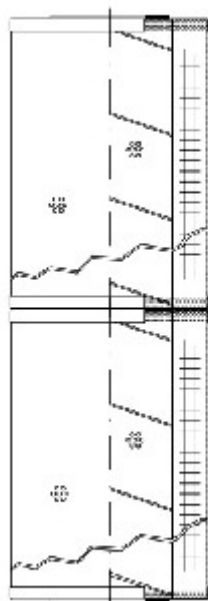

Buy Big, Save Big! - www.bigfilterstore.com - 866-673-0345

Technical Data for Big Filter #: BFS-57A05

[Click to view stock, pricing and volume discount information](#)

Filter Type Details

Part Type: Hydraulic
Filter Type: Return Line
Media: Cellulose/Water Removal
Seal Material: Buna
Fluid Type: HH / HL / HM / HV
Flow Direction: Outside-In

Dimensions (Inches)

Height: 35.79
O.D. Top: 5.98 **O.D. Bottom:** 5.98
I.D. Top: 2.62 **I.D. Bottom:** 2.62
Weight (lbs): 7

Rating

Micron 1: 5
Micron 2:
Flow Rate (GPM):
Collapse Pressure (psi): 73
Filter area (sq in): 4862
Beta Ratio 1: 2/5
Beta Ratio 2:
Capacity (gr): 194.48
Burst Pressure (psi)

Misc. Information

Thread Type:
Thread Size (in):
By-pass: No
Handle: No
Wrap: Yes

Contact Information

Big Filter Inc.
162 Kerr Dr.
Sault Ste. Marie, ON
P6A 5H9
Canada

Big Filter Inc.
605 Ridge St, #144
Sault Ste. Marie, MI
49783
USA