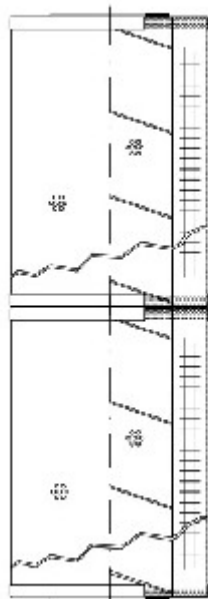

Buy Big, Save Big! - www.bigfilterstore.com - 866-673-0345

Technical Data for Big Filter #: BFS-57A0D

[Click to view stock, pricing and volume discount information](#)

Filter Type Details

Part Type: Hydraulic
Filter Type: Return Line
Media: Polyester
Seal Material: Buna
Fluid Type: HH / HL / HM / HV
Flow Direction: Outside-In

Dimensions (Inches)

Height: 35.79
O.D. Top: 5.98 **O.D. Bottom:** 5.98
I.D. Top: 2.62 **I.D. Bottom:** 2.62
Weight (lbs): 12.5

Rating

Micron 1: 5 **Beta Ratio 1:** 2/5
Micron 2: **Beta Ratio 2:**
Flow Rate (GPM): **Capacity (gr):**
Collapse Pressure (psi):102 **Burst Pressure (psi)**
Filter area (sq in):

Misc. Information

Thread Type:
Thread Size (in):
By-pass: No
Handle: No
Wrap: Yes

Contact Information

Big Filter Inc.
 162 Kerr Dr.
 Sault Ste. Marie, ON
 P6A 5H9
 Canada

Big Filter Inc.
 605 Ridge St, #144
 Sault Ste. Marie, MI
 49783
 USA