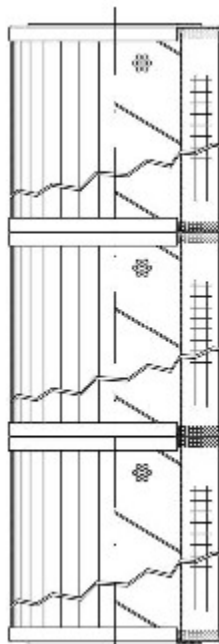

Buy Big, Save Big! - www.bigfilterstore.com - 866-673-0345

Technical Data for Big Filter #: BFS-57A1F

[Click to view stock, pricing and volume discount information](#)

Filter Type Details

Part Type: Hydraulic
Filter Type: Return Line
Media: Cellulose
Seal Material: Buna
Fluid Type: HH / HL / HM / HV
Flow Direction: Outside-In

Dimensions (Inches)

Height: 43.11
O.D. Top: 5.99 **O.D. Bottom:** 5.99
I.D. Top: 3.5 **I.D. Bottom:** 3.5
Weight (lbs): 4.8

Rating

Micron 1: 25
Micron 2:
Flow Rate (GPM):
Collapse Pressure (psi): 58
Filter area (sq in): 5121

Beta Ratio 1: 2/25
Beta Ratio 2:
Capacity (gr): 204.8356
Burst Pressure (psi)

Misc. Information

Thread Type:
Thread Size (in):
By-pass: No
Handle: No
Wrap: No

Contact Information

Big Filter Inc.
162 Kerr Dr.
Sault Ste. Marie, ON
P6A 5H9
Canada