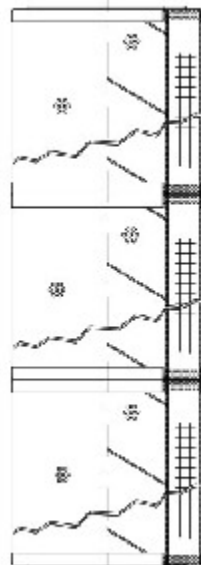

Buy Big, Save Big! - www.bigfilterstore.com - 866-673-0345

Technical Data for Big Filter #: BFS-57A21

[Click to view stock, pricing and volume discount information](#)

Filter Type Details

Part Type: Hydraulic
Filter Type: Return Line
Media: Cellulose/Water Removal
Seal Material: Buna
Fluid Type: HH / HL / HM / HV
Flow Direction: Outside-In

Dimensions (Inches)

Height: 43.11
O.D. Top: 5.99 **O.D. Bottom:** 5.99
I.D. Top: 3.5 **I.D. Bottom:** 3.5
Weight (lbs): 4.8

Rating

Micron 1: 5 **Beta Ratio 1:** 2/5
Micron 2: **Beta Ratio 2:** **Capacity (gr):** 164.4984
Flow Rate (GPM): **Burst Pressure (psi)**

Misc. Information

Thread Type:
Thread Size (in):
By-pass: No
Handle: No
Wrap: Yes

Contact Information

Big Filter Inc.
 162 Kerr Dr.
 Sault Ste. Marie, ON
 P6A 5H9
 Canada

Big Filter Inc.
 605 Ridge St, #144
 Sault Ste. Marie, MI
 49783
 USA