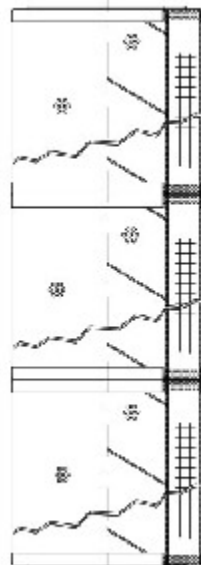

Buy Big, Save Big! - www.bigfilterstore.com - 866-673-0345

Technical Data for Big Filter #: BFS-57A24

[Click to view stock, pricing and volume discount information](#)

Filter Type Details

Part Type: Hydraulic
Filter Type: Return Line
Media: Polyester
Seal Material: Buna
Fluid Type: HH / HL / HM / HV
Flow Direction: Outside-In

Dimensions (Inches)

Height: 43.11
O.D. Top: 5.99 **O.D. Bottom:** 5.99
I.D. Top: 3.5 **I.D. Bottom:** 3.5
Weight (lbs): 7.4

Rating

Micron 1: 5 **Beta Ratio 1:** 2/5
Micron 2: **Beta Ratio 2:**
Flow Rate (GPM): **Capacity (gr):**
Collapse Pressure (psi): 102 **Burst Pressure (psi)**
Filter area (sq in):

Misc. Information

Thread Type:
Thread Size (in):
By-pass: No
Handle: No
Wrap: Yes

Contact Information

Big Filter Inc.
 162 Kerr Dr.
 Sault Ste. Marie, ON
 P6A 5H9
 Canada

Big Filter Inc.
 605 Ridge St, #144
 Sault Ste. Marie, MI
 49783
 USA