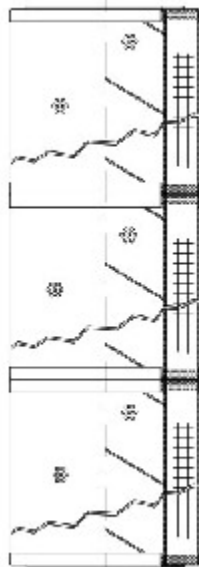

Contact Information

Big Filter Inc.
162 Kerr Dr.
Sault Ste. Marie, ON
P6A 5H9
Canada

Big Filter Inc.
605 Ridge St, #144
Sault Ste. Marie, MI
49783
USA

Toll Free: 866-673-0345
Direct: 705-255-2493

info@bigfilterstore.com
<https://www.bigfilterstore.com>