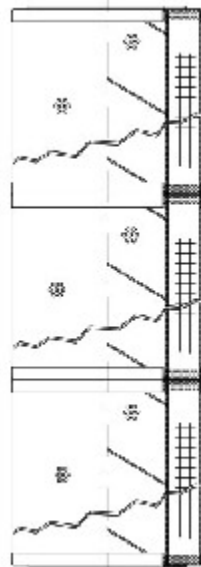

Buy Big, Save Big! - www.bigfilterstore.com - 866-673-0345

Technical Data for Big Filter #: BFS-57A28

[Click to view stock, pricing and volume discount information](#)

Filter Type Details

Part Type: Hydraulic
Filter Type: Return Line
Media: Polyester
Seal Material: Buna
Fluid Type: HH / HL / HM / HV
Flow Direction: Outside-In

Dimensions (Inches)

Height: 43.11
O.D. Top: 5.99 **O.D. Bottom:** 5.99
I.D. Top: 3.5 **I.D. Bottom:** 3.5
Weight (lbs): 7.4

Rating

Micron 1: 25 **Beta Ratio 1:** 2/25
Micron 2: **Beta Ratio 2:** **Capacity (gr):** **Burst Pressure (psi)**
Flow Rate (GPM): **Collapse Pressure (psi):** 102
Filter area (sq in):

Misc. Information

Thread Type: **Thread Size (in):**
By-pass: No
Handle: No
Wrap: Yes

Contact Information

Big Filter Inc.
162 Kerr Dr.
Sault Ste. Marie, ON
P6A 5H9
Canada

Big Filter Inc.
605 Ridge St, #144
Sault Ste. Marie, MI
49783
USA