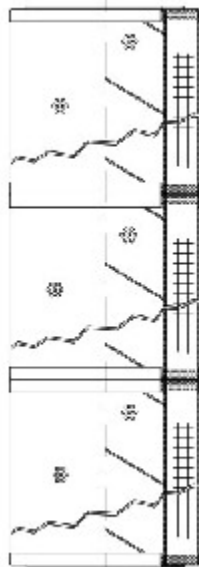

Buy Big, Save Big! - www.bigfilterstore.com - 866-673-0345

Technical Data for Big Filter #: BFS-57A2A

[Click to view stock, pricing and volume discount information](#)

Filter Type Details

Part Type: Hydraulic
Filter Type: Return Line
Media: Polyester
Seal Material: Buna
Fluid Type: HH / HL / HM / HV
Flow Direction: Outside-In

Dimensions (Inches)

Height: 43.11
O.D. Top: 5.99 **O.D. Bottom:** 5.99
I.D. Top: 3.5 **I.D. Bottom:** 3.5
Weight (lbs): 7.4

Rating

Micron 1: 40 **Beta Ratio 1:** 10/40
Micron 2: **Beta Ratio 2:**
Flow Rate (GPM): **Capacity (gr):**
Collapse Pressure (psi): 102 **Burst Pressure (psi)**
Filter area (sq in):

Misc. Information

Thread Type:
Thread Size (in):
By-pass: No
Handle: No
Wrap: Yes

Contact Information

Big Filter Inc.
 162 Kerr Dr.
 Sault Ste. Marie, ON
 P6A 5H9
 Canada

Big Filter Inc.
 605 Ridge St, #144
 Sault Ste. Marie, MI
 49783
 USA