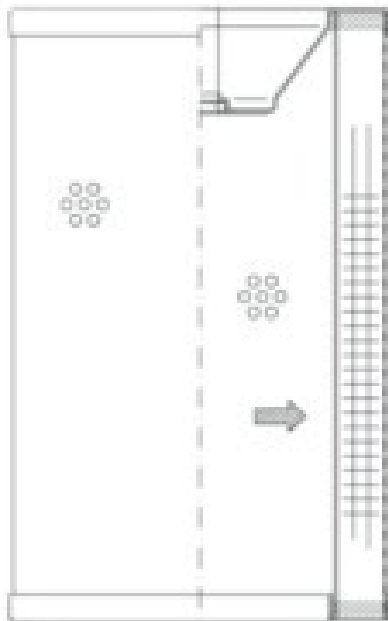

Buy Big, Save Big! - www.bigfilterstore.com - 866-673-0345

Technical Data for Big Filter #: BFS-57B0C

[Click to view stock, pricing and volume discount information](#)

Filter Type Details

Part Type: Hydraulic
Filter Type: Return Line
Media: Cellulose
Seal Material: Neoprene
Fluid Type: HH / HL / HM / HV
Flow Direction: Inside-Out

Dimensions (Inches)

Height: 10.23
O.D. Top: 4.17 **O.D. Bottom:** 4.17
I.D. Top: 2.84 **I.D. Bottom:** 0.41
Weight (lbs): 2.1

Rating

Micron 1: 10 **Beta Ratio 1:** 2/10
Micron 2: **Beta Ratio 2:** **Capacity (gr):** 29.791
Flow Rate (GPM): **Burst Pressure (psi)**
Collapse Pressure (psi): 145
Filter area (sq in): 745

Misc. Information

Thread Type:
Thread Size (in):
By-pass: No
Handle: No
Wrap: Yes

Contact Information

Big Filter Inc.
162 Kerr Dr.
Sault Ste. Marie, ON
P6A 5H9
Canada

Big Filter Inc.
605 Ridge St, #144
Sault Ste. Marie, MI
49783
USA