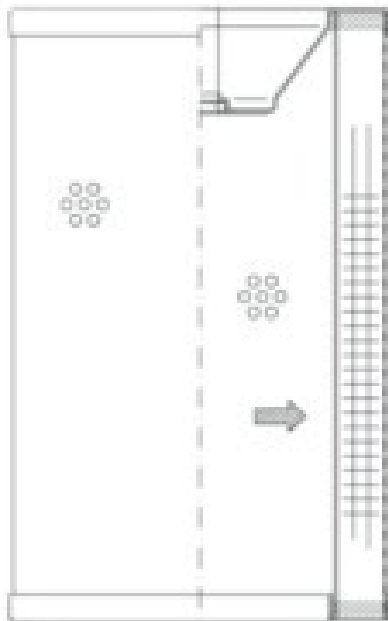

Buy Big, Save Big! - www.bigfilterstore.com - 866-673-0345

Technical Data for Big Filter #: BFS-57B15

[Click to view stock, pricing and volume discount information](#)

Filter Type Details

Part Type: Hydraulic
Filter Type: Return Line
Media: Glass
Seal Material: Neoprene
Fluid Type: HH / HL / HM / HV
Flow Direction: Inside-Out

Dimensions (Inches)

Height: 18.3
O.D. Top: 4.17 **O.D. Bottom:** 4.17
I.D. Top: 2.84 **I.D. Bottom:** 0.41
Weight (lbs): 2.9

Rating

Micron 1: 20 **Beta Ratio 1:** 200/20.7
Micron 2: **Beta Ratio 2:** 1000/26.6
Flow Rate (GPM): **Capacity (gr):** 99.019766
Collapse Pressure (psi): 145 **Burst Pressure (psi)**
Filter area (sq in): 1103

Misc. Information

Thread Type:
Thread Size (in):
By-pass: No
Handle: No
Wrap: Yes

Contact Information

Big Filter Inc.
162 Kerr Dr.
Sault Ste. Marie, ON
P6A 5H9
Canada

Big Filter Inc.
605 Ridge St, #144
Sault Ste. Marie, MI
49783
USA