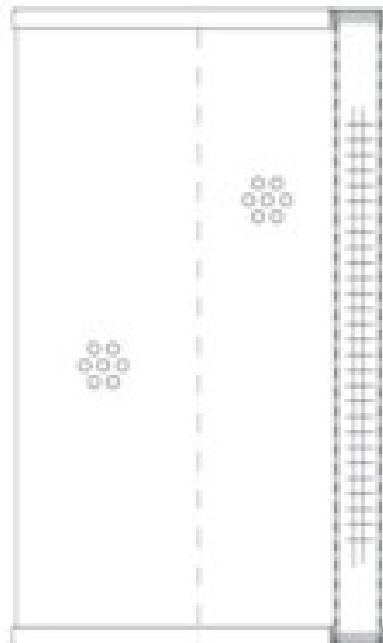

Buy Big, Save Big! - www.bigfilterstore.com - 866-673-0345

Technical Data for Big Filter #: BFS-57C42

[Click to view stock, pricing and volume discount information](#)

Filter Type Details

Part Type: Hydraulic
Filter Type: Return Line
Media: Stainless Steel Fiber
Seal Material:
Fluid Type: HH / HL / HM / HV
Flow Direction: Outside-In

Dimensions (Inches)

Height: 1.96
O.D. Top: 1.63 **O.D. Bottom:** 1.63
I.D. Top: 0.65 **I.D. Bottom:** 0.65
Weight (lbs): 0.207

Rating

Micron 1: 5 **Beta Ratio 1:** 200/5
Micron 2: **Beta Ratio 2:**
Flow Rate (GPM): **Capacity (gr):** 0.66092
Collapse Pressure (psi): 435 **Burst Pressure (psi)**
Filter area (sq in): 25

Misc. Information

Thread Type:
Thread Size (in):
By-pass: No
Handle: No
Wrap: Yes

Contact Information

Big Filter Inc.
 162 Kerr Dr.
 Sault Ste. Marie, ON
 P6A 5H9
 Canada

Big Filter Inc.
 605 Ridge St, #144
 Sault Ste. Marie, MI
 49783
 USA