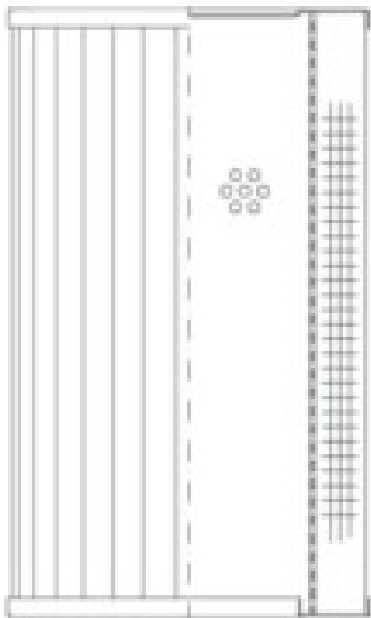

Buy Big, Save Big! - www.bigfilterstore.com - 866-673-0345

Technical Data for Big Filter #: BFS-57C79

[Click to view stock, pricing and volume discount information](#)

Filter Type Details

Part Type: Hydraulic
Filter Type: Return Line
Media: Stainless Steel Fiber
Seal Material:
Fluid Type: HH / HL / HM / HV
Flow Direction: Outside-In

Dimensions (Inches)

Height: 1.96
O.D. Top: 1.73 **O.D. Bottom:** 1.73
I.D. Top: **I.D. Bottom:** 1.02
Weight (lbs): 1.3

Rating

Micron 1: 5 **Beta Ratio 1:** 200/5
Micron 2: **Beta Ratio 2:**
Flow Rate (GPM): **Capacity (gr):** 0.7254
Collapse Pressure (psi): 435 **Burst Pressure (psi)**
Filter area (sq in): 28

Misc. Information

Thread Type:
Thread Size (in):
By-pass: No
Handle: No
Wrap: No

Contact Information

Big Filter Inc.
162 Kerr Dr.
Sault Ste. Marie, ON
P6A 5H9
Canada

Big Filter Inc.
605 Ridge St, #144
Sault Ste. Marie, MI
49783
USA