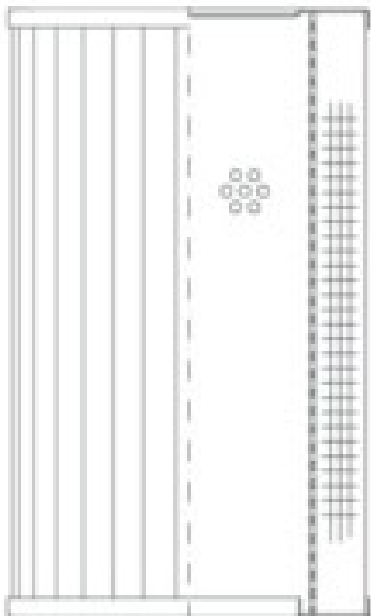

Buy Big, Save Big! - www.bigfilterstore.com - 866-673-0345

Technical Data for Big Filter #: BFS-57CAC

[Click to view stock, pricing and volume discount information](#)

Filter Type Details

Part Type: Hydraulic
Filter Type: Return Line
Media: Glass
Seal Material:
Fluid Type: HH / HL / HM / HV
Flow Direction: Outside-In

Dimensions (Inches)

Height: 10.74
O.D. Top: 2.91 **O.D. Bottom:** 2.91
I.D. Top: **I.D. Bottom:** 1.81
Weight (lbs): 2.8

Rating

Micron 1: 5 **Beta Ratio 1:** 200/5.4
Micron 2: **Beta Ratio 2:** 1000/7.7
Flow Rate (GPM): **Capacity (gr):** 45.8797365
Collapse Pressure (psi): 435 **Burst Pressure (psi)**
Filter area (sq in): 490

Misc. Information

Thread Type:
Thread Size (in):
By-pass: No
Handle: No
Wrap: No

Contact Information

Big Filter Inc.
162 Kerr Dr.
Sault Ste. Marie, ON
P6A 5H9
Canada

Big Filter Inc.
605 Ridge St, #144
Sault Ste. Marie, MI
49783
USA