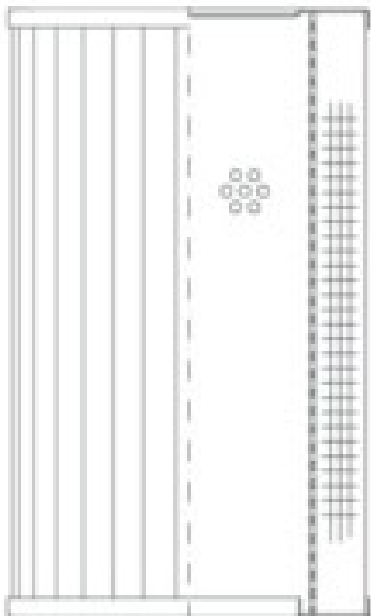

Buy Big, Save Big! - www.bigfilterstore.com - 866-673-0345

Technical Data for Big Filter #: BFS-57CCE

[Click to view stock, pricing and volume discount information](#)

Filter Type Details

Part Type: Hydraulic
Filter Type: Return Line
Media: Wire Mesh
Seal Material:
Fluid Type: HH / HL / HM / HV
Flow Direction: Outside-In

Dimensions (Inches)

Height: 12.67
O.D. Top: 2.91 **O.D. Bottom:** 2.91
I.D. Top: **I.D. Bottom:** 1.81
Weight (lbs): 3

Rating

Micron 1: 60
Micron 2:
Flow Rate (GPM):
Collapse Pressure (psi): 435
Filter area (sq in): 374

Beta Ratio 1:
Beta Ratio 2:
Capacity (gr):
Burst Pressure (psi)

Misc. Information

Thread Type:
Thread Size (in):
By-pass: No
Handle: No
Wrap: No

Contact Information

Big Filter Inc.
162 Kerr Dr.
Sault Ste. Marie, ON
P6A 5H9
Canada