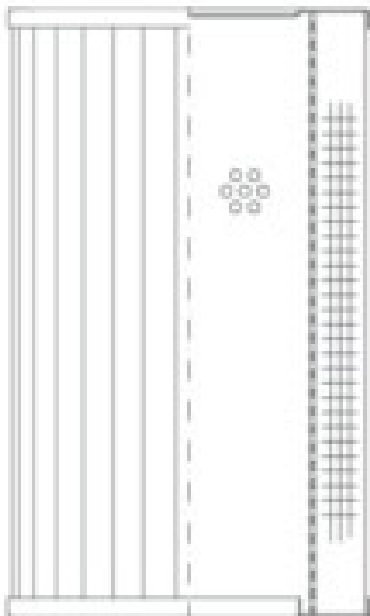

Buy Big, Save Big! - www.bigfilterstore.com - 866-673-0345

Technical Data for Big Filter #: BFS-57CD1

[Click to view stock, pricing and volume discount information](#)

Filter Type Details

Part Type: Hydraulic
Filter Type: Return Line
Media: Glass
Seal Material:
Fluid Type: HH / HL / HM / HV
Flow Direction: Outside-In

Dimensions (Inches)

Height: 12.67
O.D. Top: 2.91 **O.D. Bottom:** 2.91
I.D. Top: **I.D. Bottom:** 1.81
Weight (lbs): 3

Rating

Micron 1: 3 **Beta Ratio 1:** 200/3
Micron 2: **Beta Ratio 2:** 1000/4.5
Flow Rate (GPM): **Capacity (gr):** 42.80604
Collapse Pressure (psi): 435 **Burst Pressure (psi)**
Filter area (sq in): 578

Misc. Information

Thread Type:
Thread Size (in):
By-pass: No
Handle: No
Wrap: No

Contact Information

Big Filter Inc.
 162 Kerr Dr.
 Sault Ste. Marie, ON
 P6A 5H9
 Canada

Big Filter Inc.
 605 Ridge St, #144
 Sault Ste. Marie, MI
 49783
 USA