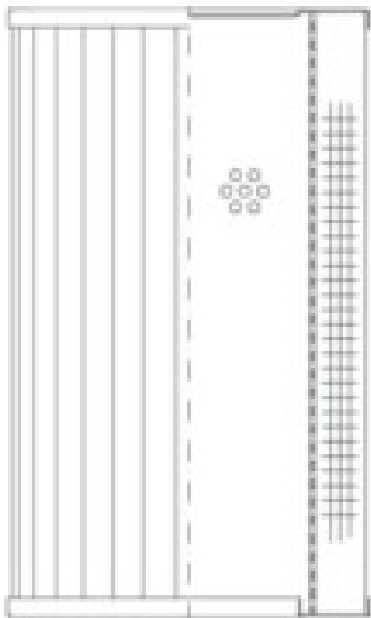

Buy Big, Save Big! - www.bigfilterstore.com - 866-673-0345

Technical Data for Big Filter #: BFS-57D01

[Click to view stock, pricing and volume discount information](#)

Filter Type Details

Part Type: Hydraulic
Filter Type: Return Line
Media: Wire Mesh
Seal Material:
Fluid Type: HH / HL / HM / HV
Flow Direction: Outside-In

Dimensions (Inches)

Height: 3.14
O.D. Top: 1.73 **O.D. Bottom:** 1.73
I.D. Top: **I.D. Bottom:** 1.02
Weight (lbs): 0.2

Rating

Micron 1: 60 **Beta Ratio 1:**
Micron 2: **Beta Ratio 2:**
Flow Rate (GPM): **Capacity (gr):**
Collapse Pressure (psi): 435 **Burst Pressure (psi)**
Filter area (sq in): 46

Misc. Information

Thread Type:
Thread Size (in):
By-pass: No
Handle: No
Wrap: No

Contact Information

Big Filter Inc.
162 Kerr Dr.
Sault Ste. Marie, ON
P6A 5H9
Canada

Big Filter Inc.
605 Ridge St, #144
Sault Ste. Marie, MI
49783
USA