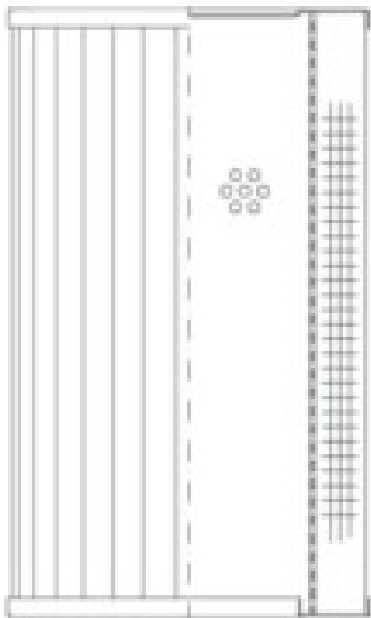

Buy Big, Save Big! - www.bigfilterstore.com - 866-673-0345

Technical Data for Big Filter #: BFS-57D05

[Click to view stock, pricing and volume discount information](#)

Filter Type Details

Part Type: Hydraulic
Filter Type: Return Line
Media: Glass
Seal Material:
Fluid Type: HH / HL / HM / HV
Flow Direction: Outside-In

Dimensions (Inches)

Height: 3.14
O.D. Top: 1.73 **O.D. Bottom:** 1.73
I.D. Top: **I.D. Bottom:** 1.02
Weight (lbs): 0.2

Rating

Micron 1: 5 **Beta Ratio 1:** 200/5.4
Micron 2: **Beta Ratio 2:** 1000/7.7
Flow Rate (GPM): **Capacity (gr):** 5.635118
Collapse Pressure (psi): 435 **Burst Pressure (psi)**
Filter area (sq in): 60

Misc. Information

Thread Type:
Thread Size (in):
By-pass: No
Handle: No
Wrap: No

Contact Information

Big Filter Inc.
162 Kerr Dr.
Sault Ste. Marie, ON
P6A 5H9
Canada

Big Filter Inc.
605 Ridge St, #144
Sault Ste. Marie, MI
49783
USA