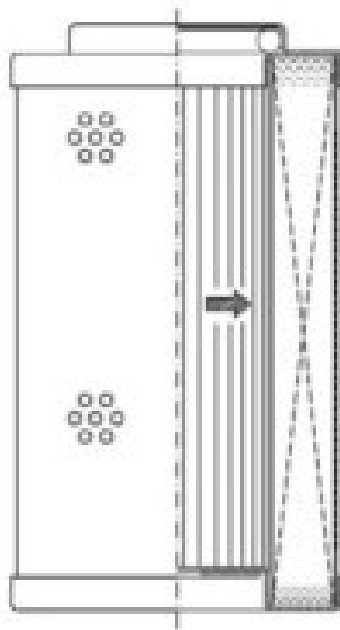

Buy Big, Save Big! - www.bigfilterstore.com - 866-673-0345

Technical Data for Big Filter #: BFS-57DE4

[Click to view stock, pricing and volume discount information](#)

Filter Type Details

Part Type: Hydraulic
Filter Type: Return Line
Media: Glass
Seal Material: Viton
Fluid Type: HH / HL / HM / HV
Flow Direction: Inside-Out

Dimensions (Inches)

Height: 6.5
O.D. Top: 2.17 **O.D. Bottom:** 2.17
I.D. Top: 1.13 **I.D. Bottom:** 0.33
Weight (lbs): 2.5

Rating

Micron 1: 10
Micron 2:
Flow Rate (GPM):
Collapse Pressure (psi): 72
Filter area (sq in):

Beta Ratio 1: 200/9.9
Beta Ratio 2: 1000/12.4
Capacity (gr):
Burst Pressure (psi)

Misc. Information

Thread Type:
Thread Size (in):
By-pass: No
Handle: No
Wrap: Yes

Contact Information

Big Filter Inc.
162 Kerr Dr.
Sault Ste. Marie, ON
P6A 5H9
Canada