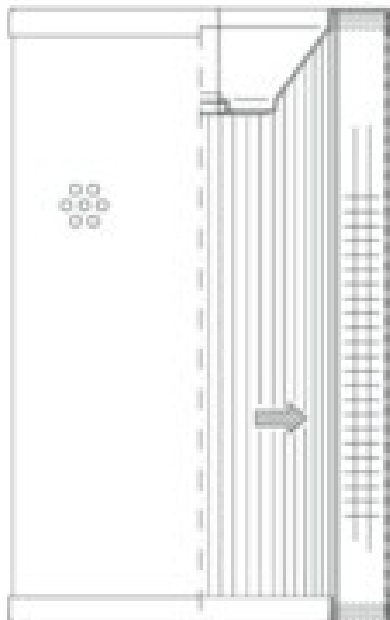

Buy Big, Save Big! - www.bigfilterstore.com - 866-673-0345

Technical Data for Big Filter #: BFS-57DF0

[Click to view stock, pricing and volume discount information](#)

Filter Type Details

Part Type: Hydraulic
Filter Type: Return Line
Media: Glass
Seal Material: Buna
Fluid Type: HH / HL / HM / HV
Flow Direction: Inside-Out

Dimensions (Inches)

Height: 18.7
O.D. Top: 4.96 **O.D. Bottom:** 4.96
I.D. Top: 0.41 **I.D. Bottom:** 3.62
Weight (lbs): 2.5

Rating

Micron 1: 20 **Beta Ratio 1:** 200/20.7
Micron 2: **Beta Ratio 2:** 1000/26.6
Flow Rate (GPM): **Capacity (gr):** 123.026
Collapse Pressure (psi): 145 **Burst Pressure (psi)**
Filter area (sq in): 1370

Misc. Information

Thread Type:
Thread Size (in):
By-pass: No
Handle: No
Wrap: Yes

Contact Information

Big Filter Inc.
 162 Kerr Dr.
 Sault Ste. Marie, ON
 P6A 5H9
 Canada

Big Filter Inc.
 605 Ridge St, #144
 Sault Ste. Marie, MI
 49783
 USA