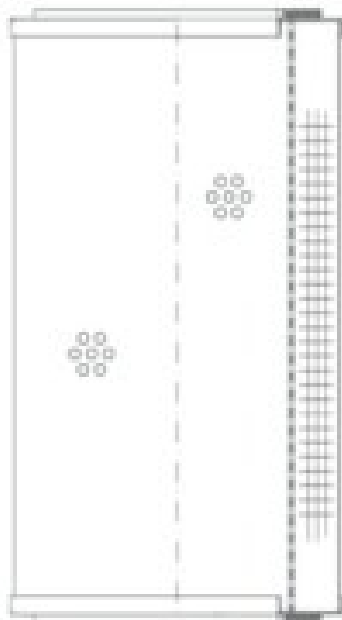

Buy Big, Save Big! - www.bigfilterstore.com - 866-673-0345

Technical Data for Big Filter #: BFS-57ECD

[Click to view stock, pricing and volume discount information](#)

Filter Type Details

Part Type: Hydraulic
Filter Type: Return Line
Media: Cellulose
Seal Material: Neoprene
Fluid Type: HH / HL / HM / HV
Flow Direction: Outside-In

Dimensions (Inches)

Height: 17.87
O.D. Top: 5.98 **O.D. Bottom:** 5.98
I.D. Top: 2.13 **I.D. Bottom:** 2.13
Weight (lbs): N/A

Rating

Micron 1: 10
Micron 2:
Flow Rate (GPM):
Collapse Pressure (psi): 145
Filter area (sq in): 2998

Beta Ratio 1: 2/10
Beta Ratio 2:
Capacity (gr): 134.91
Burst Pressure (psi)

Misc. Information

Thread Type:
Thread Size (in):
By-pass: No
Handle: No
Wrap: Yes

Contact Information

Big Filter Inc.
162 Kerr Dr.
Sault Ste. Marie, ON
P6A 5H9
Canada