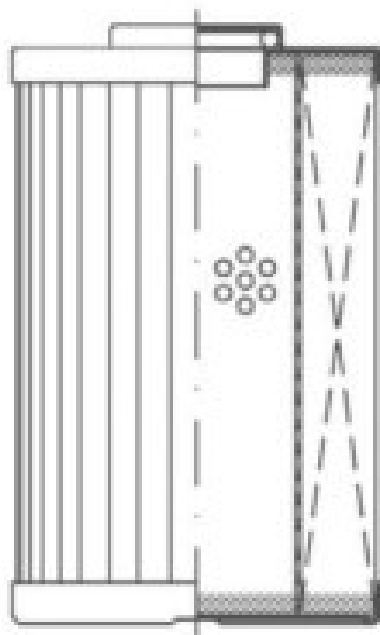

Buy Big, Save Big! - www.bigfilterstore.com - 866-673-0345

Technical Data for Big Filter #: BFS-57ED3

[Click to view stock, pricing and volume discount information](#)

Filter Type Details

Part Type: Hydraulic
Filter Type: Pressure Line
Media: Cellulose
Seal Material: Viton
Fluid Type: HH / HL / HM / HV
Flow Direction: Outside-In

Dimensions (Inches)

Height: 3.66
O.D. Top: 1.65 **O.D. Bottom:** 1.65
I.D. Top: 0.9 **I.D. Bottom:**
Weight (lbs): 2.5

Rating

Micron 1: 10 **Beta Ratio 1:** 2/10
Micron 2: **Beta Ratio 2:**
Flow Rate (GPM): **Capacity (gr):**
Collapse Pressure (psi):305 **Burst Pressure (psi)**
Filter area (sq in):

Misc. Information

Thread Type:
Thread Size (in):
By-pass: No
Handle: No
Wrap: No

Contact Information

Big Filter Inc.
162 Kerr Dr.
Sault Ste. Marie, ON
P6A 5H9
Canada

Big Filter Inc.
605 Ridge St, #144
Sault Ste. Marie, MI
49783
USA